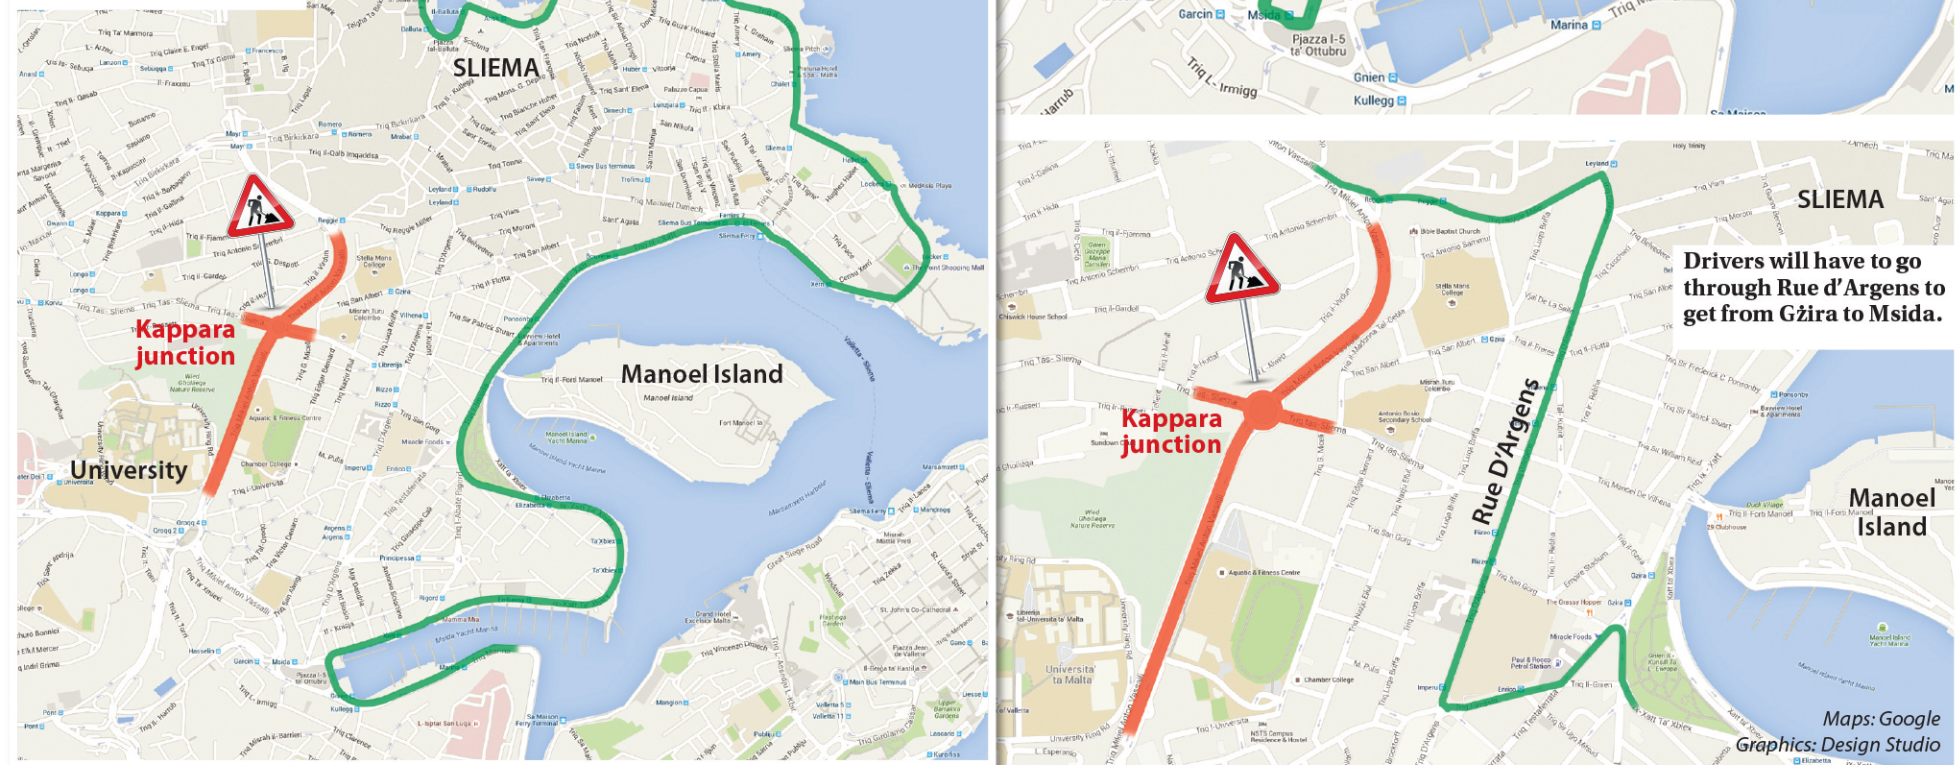

KEY

-  Closed road: Kappara junction
-  Alternative routes

Drivers heading from Birkirkara to Sliema will be diverted to San Gwann, while those travelling from Tal-Qroqq to Gżira will go through Rue d'Argens.

To get to Msida drivers coming from Sliema will have to pass around the Sliema front.

Drivers will have to go through Rue d'Argens to get from Gżira to Msida.